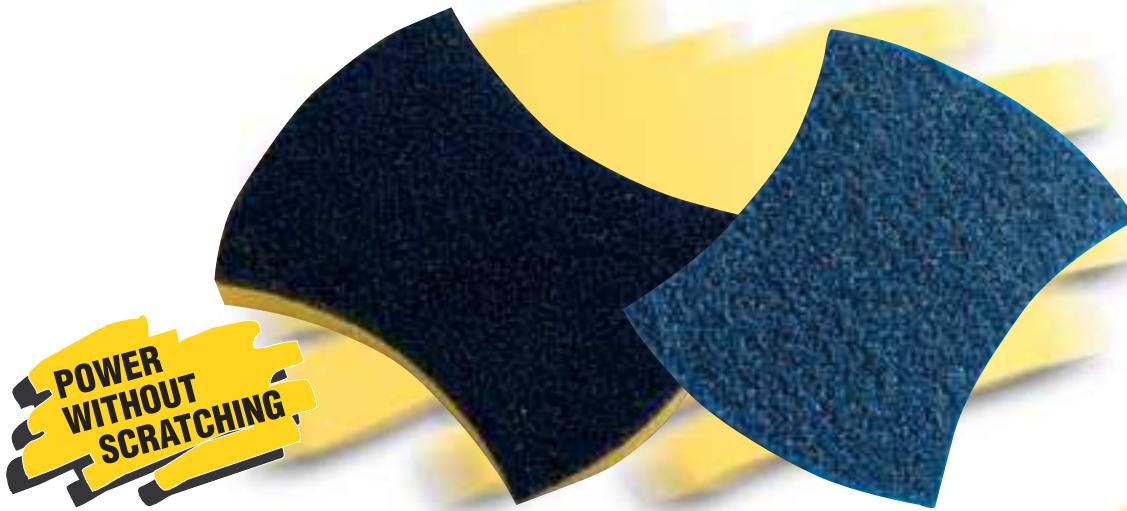

Non-Scratch/Delicate Surface Cleaning At Work!

Ideal for effective removal of dirt and grime without scratching or damaging.

Scotch-Brite™ Power Pad No. 2000 / Power Sponge No.3000

- Multi-purpose scouring pad
- Combines a powerful cleaning action with less scratching
- Resists sponge odours, staining and crumbling caused by bacteria
- Anti-bacterial sponge
- Prevents germ growth

Colour: Blue with yellow sponge   **Size:** Pad:139 x 99mm   Sponge:114 x 71mm

Typical applications: kitchen worktops & equipment, heavily encrusted pots stainless steel, sinks, ceramic surfaces.