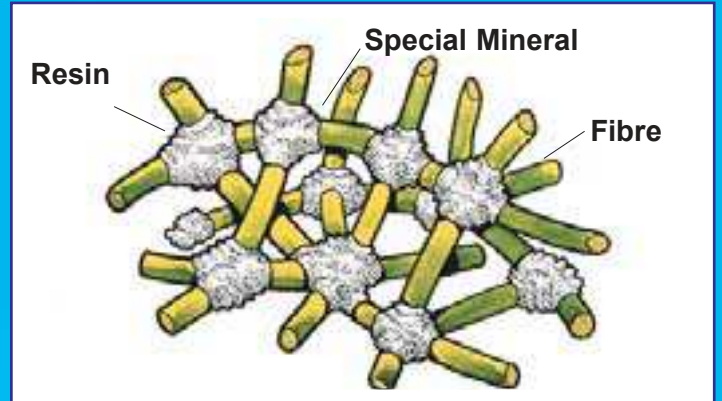

Scotch-Brite™ Cleaning and Scouring Pads

High Quality Cleaning Power

A leader in the cleaning tools category for over 40 years, Scotch-Brite products provide you with quality, durability and performance. Backed by innovation and technology, 3M continues to develop efficient and cost effective products for your maintenance needs.

Look to the family of Scotch-Brite cleaning products for the right tool for each cleaning job - from heavily soiled griddles to the most delicate surfaces.

Scotch-Brite Technology

Scotch-Brite pads giving you just what you want:

- Great value for money cleaning
- The benefits of easy rinsing
- Long term repeat use
- A robust non-metallic construction
- A range to fit all applications